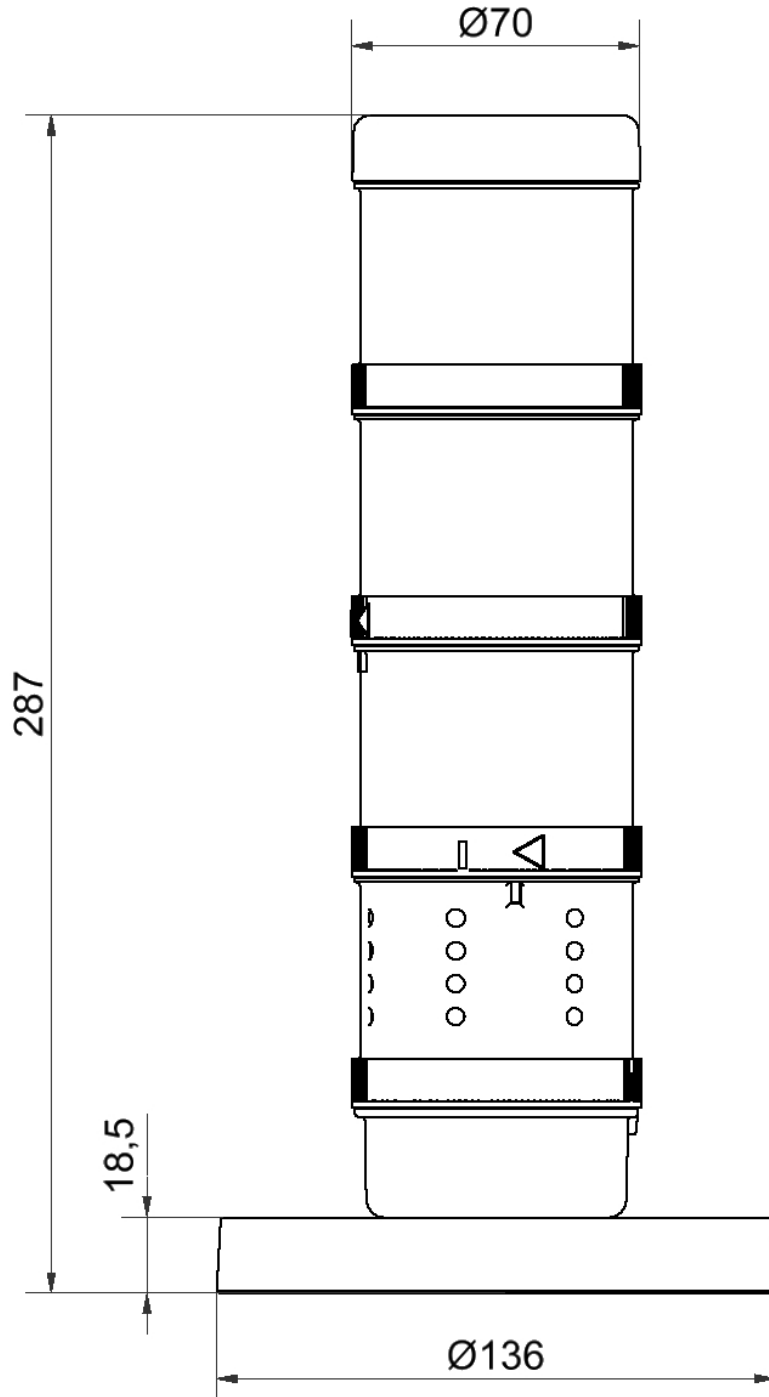

Signal tower / Pre-assembled Signal Tower
CO2 Traffic Light 1000ppm

DRAWING

! For additional installation and mounting information, refer to the appropriate user guide at www.werma.com. This printed copy is for information only and is subject to alteration.