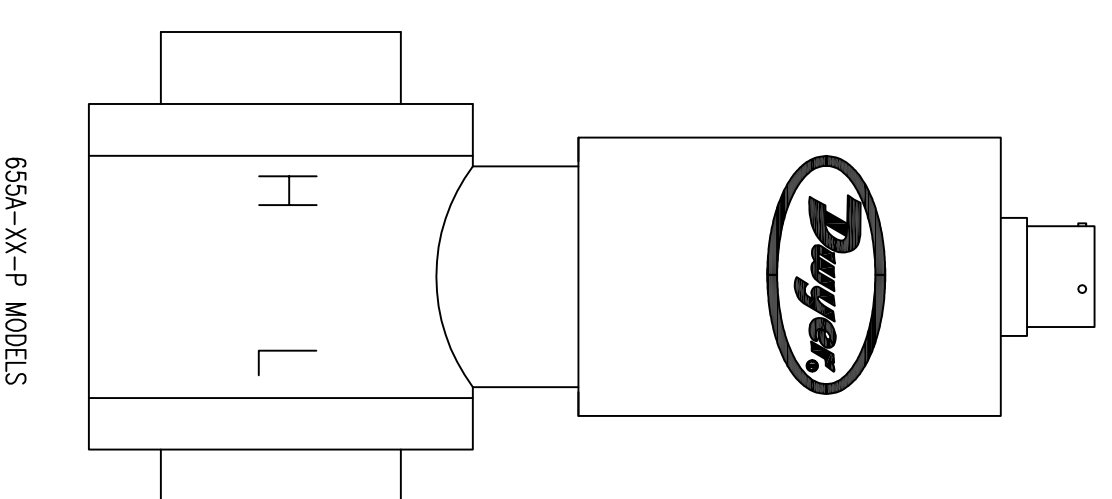

A-232 CONNECTOR END
 OPPOSITE END IS SIX WIRES
 COLORS: RED, BLACK, GREEN, WHITE, BLUE AND BROWN

Ⓢ = CRITICAL DIMENSION
 STANDARD TOLERANCES UNLESS NOTED:
 ALL DECIMAL DIMENSIONS ± .005
 ALL ANGLES ± 1°

SCALE 1:1

NO.		DATE		NAME		MATERIAL	
		DWYER BY		SERIES 655A		FINISH	
		CHKD		PRESSURE TRANSMITTER		FR. NO.	
		APPD				Dwyer Instruments, Inc.	
CHANGES		BY/DATE				MICHIGAN CITY, INDIANA 46360 U.S.A.	
						ACAD2002	
						3	